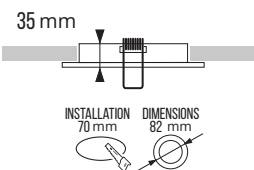

IP20 IK02 GU10 220V
230V

DIMENSIONS

COLORS

ACCESSORIES

IP65 Kit round
4608129

Blade clips
4607849

Honeycomb
4608204

COMPATIBLE LAMPS

OPTIONS

SPECIFICATIONS

ITEM CODE	DESCRIPTION	EQUIVALENT	COLOR
4600031	Apollo Deep MR16 Spot Round White Ø82mm Cutout Ø70mm (Incl. GU10 Fitting)	50W HAL	White
4600048	Apollo Deep MR16 Spot Round Black Ø82mm Cutout Ø70mm (Incl. GU10 Fitting)	50W HAL	Black
4607054	Apollo Deep MR16 Spot Round Gold Ø82mm Cutout Ø70mm (Incl. GU10 Fitting)	50W HAL	Gold
4608235	Apollo Deep MR16 Spot Round Black/Gold Ø82mm Cutout Ø70mm (Incl. GU10 Fitting)	50W HAL	Black/Gold

TECHNICAL DATA

ELECTRICAL DATA	
Voltage (V)	220-240
Frequency (Hz)	50/60
Max. Power (W)	50
Operating mode	GU10 fitting (included)
Electrical connection	2x 0.75mm ² wire
COLORS & MATERIALS	
Color (Housing)	White, Black, Gold, Black/Gold
Material (Housing)	Aluminum

CERTIFICATES & STANDARDS

Fixture certificates	CE
Ingress protection	IP20
Protection class IK	IK02

CAPABILITIES

Type of connection	GU10 with 18cm cable
Installation	Fixed

PRAGMALUX

All rights reserved. Pragmalux - PDL Lighting Group B.V. retains the right to modify product specifications without any prior notice or obligation and does not assume any liability for any consequences of using this document. Subject to errors and printing errors. Luminous flux tolerance: +/- 10%. Power consumption tolerance: +/- 10%.